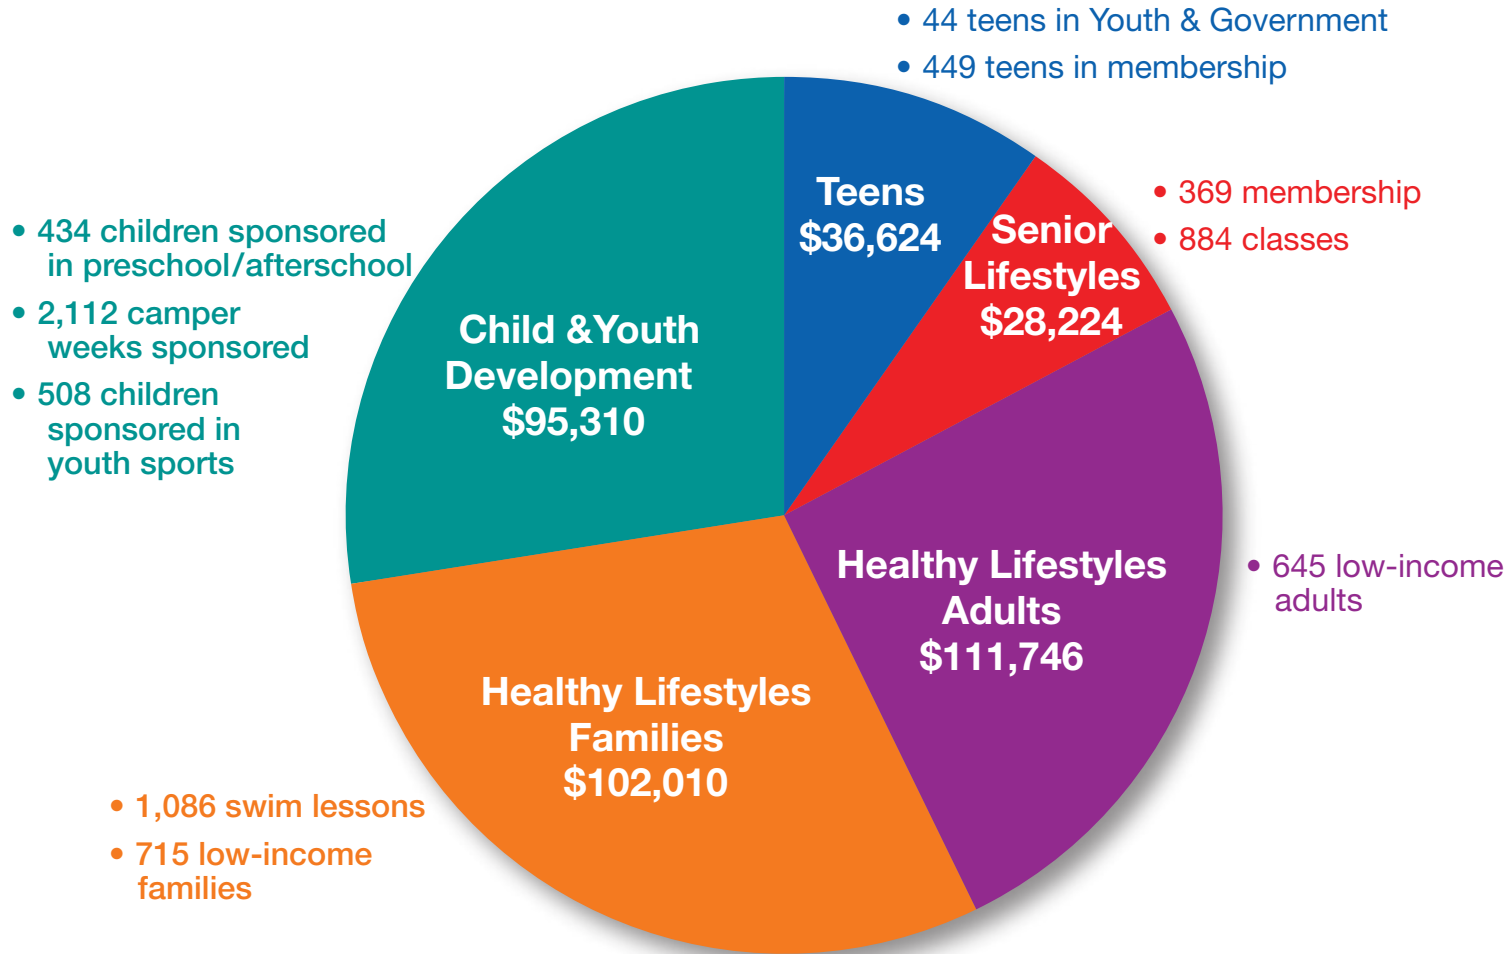

# WHERE YOUR DOLLARS GO...

## Use of 2010 Donations • Total \$373,914

Overall, 4,250 children, teens and adults were supported and offered opportunities to learn, grow and thrive through your donations.